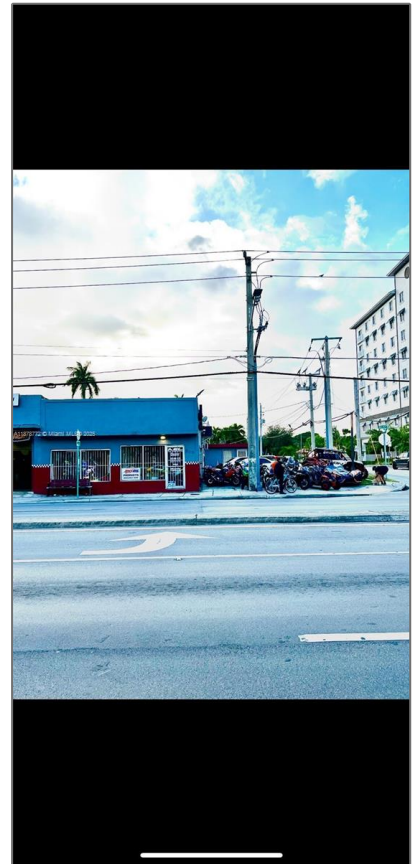

Commercial Sale For Sale

- 210 SW 22nd Ave, Miami, Florida 33135

Basic [Details](#)

Property Type:	Commercial Sale
Listing Type:	For Sale
Listing ID:	A11878772
Price:	\$1,250,000
Year Built:	1946
Lot Area:	6,120 Sqft
On Market Date:	11/09/2025

Address [Map](#)

Country:	US
State:	FL
County:	Miami-Dade County
City:	Miami
Zipcode:	33135
Street:	210 SW 22nd Ave
Longitude:	W81° 46' 7.9"
Latitude:	N25° 46' 14.1"

Agent [Info](#)

Elena Beck
☎ (305) 924-6985
