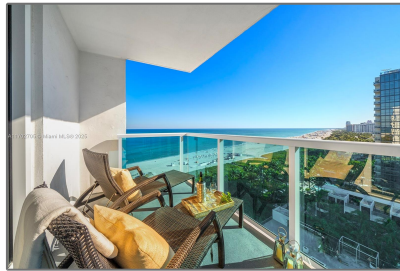

Residential Lease For Rent

1,480 Sqft - Miami Beach, Florida 33139

Basic [Details](#)

Property Type: **Residential Lease**

Listing Type: **For Rent**

Listing ID: **A11702705**

Price: **\$20,000**

Bedroom(s): **2**

City: **Miami Beach**

Zipcode: **33139**

Building Name: **RONEY PALACE
CONDO**

Longitude: **W81° 52' 20.7"**

Latitude: **N25° 47' 54.4"**

Features

<input checked="" type="checkbox"/>	Swimming Pool:	Other
<input checked="" type="checkbox"/>	View:	Ocean, Pool
<input checked="" type="checkbox"/>	Pet Allowed:	Restrictions Or Possible Restrictions
<input checked="" type="checkbox"/>	Furnished:	Furnished