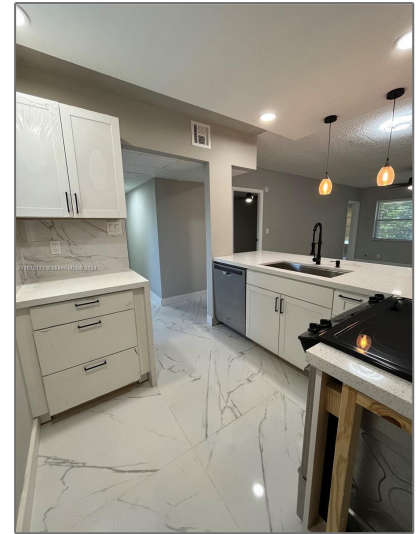

Residential Lease For Rent

684 Sqft - 5102 NW 36th St # 605, Lauderdale
Lakes, Florida 33319

Basic [Details](#)

Property Type: **Residential Lease**

Listing Type: **For Rent**

Listing ID: **A11679173**

Price: **\$1,600**