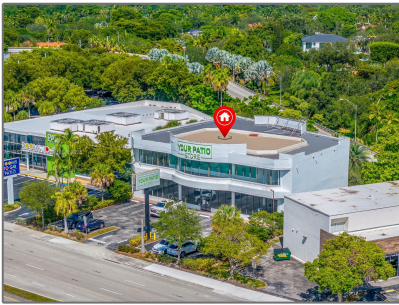

# Commercial Sale For Sale

- 9855 S Dixie Hwy, Pinecrest, Florida 33156

## Address Map

Country: **US**

State: **FL**

County: **Miami-Dade County**

City: **Pinecrest**

Zipcode: **33156**

Street: **9855 S Dixie Hwy**

Longitude: **W81° 40' 58.7"**