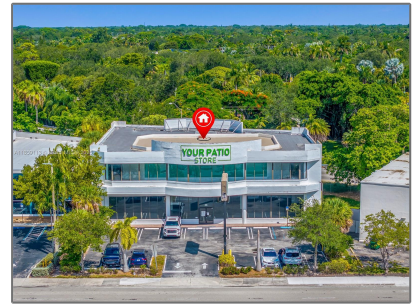

# Commercial Sale For Sale

- 9855 S Dixie Hwy, Pinecrest, Florida 33156

## Address Map

Country: **US**

State: **FL**

County: **Miami-Dade County**

City: **Pinecrest**

Zipcode: **33156**

Street: **9855 S Dixie Hwy**

Longitude: **W81° 40' 58.7"**