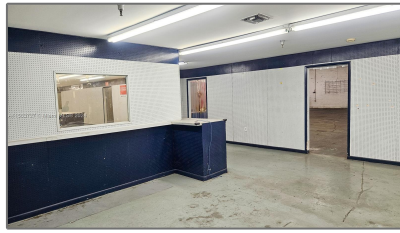

Commercial Sale For Sale

- Hialeah, Florida 33010

Basic Details

Property Type:	Commercial Sale
Listing Type:	For Sale
Listing ID:	A11563727
Price:	\$9
Year Built:	1959
Lot Area:	20,251 Sqft
On Market Date:	04/04/2024