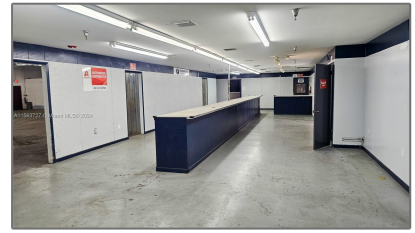

Commercial Sale For Sale

- Hialeah, Florida 33010

Basic Details

Property Type:	Commercial Sale
Listing Type:	For Sale
Listing ID:	A11563727
Price:	\$9
Year Built:	1959
Lot Area:	20,251 Sqft
On Market Date:	04/04/2024