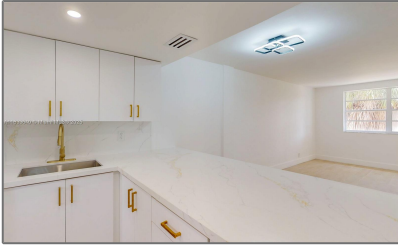

# Residential Lease For Rent

708 Sqft - 1333 E Hallandale Beach Blvd # 326,  
Hallandale Beach, Florida 33009

## Basic Details

Property Type:	<b>Residential Lease</b>
Listing Type:	<b>For Rent</b>
Listing ID:	<b>A11833640</b>
Price:	<b>\$2,375</b>
Bedroom(s):	<b>1</b>
Bathroom(s):	<b>1</b>
Square Footage:	<b>708 Sqft</b>
Year Built:	<b>1966</b>
Half Bathrooms:	<b>1</b>
On Market Date:	<b>02/07/2025</b>