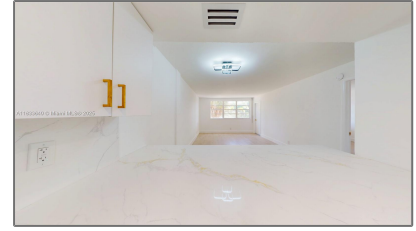

# Residential Lease For Rent

708 Sqft - 1333 E Hallandale Beach Blvd # 326,  
Hallandale Beach, Florida 33009

## Basic Details

Property Type:	<b>Residential Lease</b>
Listing Type:	<b>For Rent</b>
Listing ID:	<b>A11833640</b>
Price:	<b>\$2,375</b>
Bedroom(s):	<b>1</b>
Bathroom(s):	<b>1</b>
Square Footage:	<b>708 Sqft</b>
Year Built:	<b>1966</b>
Half Bathrooms:	<b>1</b>
On Market Date:	<b>02/07/2025</b>