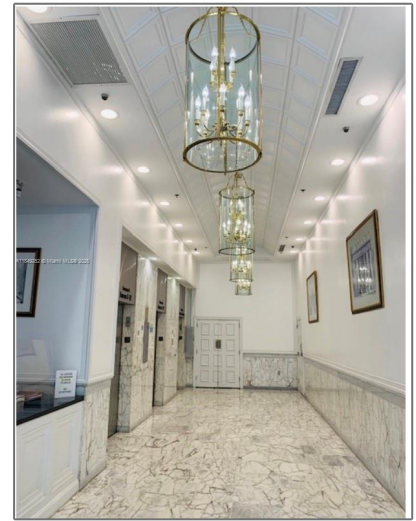

Commercial Sale For Sale

- 66 W Flagler St Suite 310, Miami, Florida 33130

Basic Details

Property Type: **Commercial Sale**

Listing Type: **For Sale**

Listing ID: **A11849252**

Price: **\$45**

Year Built: **1964**