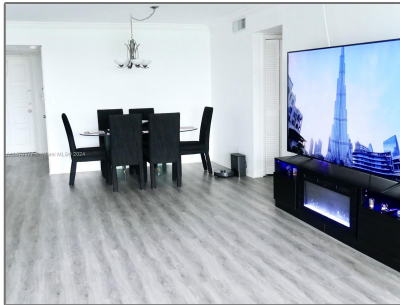

# Residential Lease For Rent

1,100 Sqft - 3001 S Course Dr # 508, Pompano Beach, Florida 33069