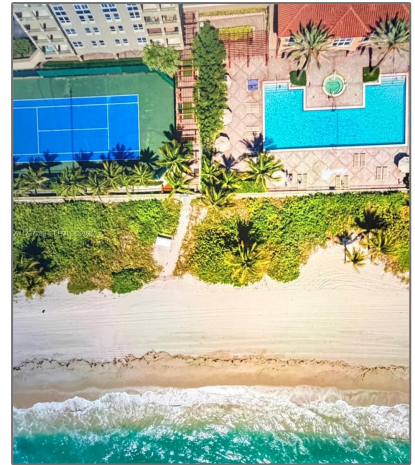

# Residential Lease For Rent

1,220 Sqft - 2080 S Ocean Dr # 502, Hallandale Beach, Florida 33009