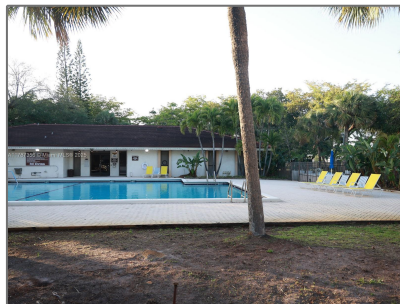

Residential Lease For Rent

1,290 Sqft - Lauderdale, Florida 33319

Basic Details

Property Type: **Residential Lease**

Listing Type: **For Rent**

Listing ID: **A11787356**

Price: **\$2,200**

Bedroom(s): **2**

City: **Lauderhill**

Zipcode: **33319**

Building Name: **INVERWOOD**

Features

✓ Swimming Pool: **In Ground**

✓ Pet Allowed: **Restrictions Or Possible Restrictions**

✓ Patio: **Open Balcony**

✓ Furnished: **Furnished**