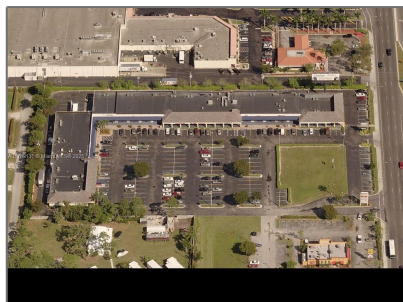

Commercial Sale For Sale

- 2845 N Military Trl # 26, West Palm Beach,
Florida 33417

Basic Details

Property Type:	Commercial Sale
Listing Type:	For Sale
Listing ID:	A11789131
Price:	\$25
Year Built:	1985
Lot Area:	192,847 Sqft
On Market Date:	22/04/2025

Address Map

Country:	US
State:	FL
County:	Palm Beach County
City:	West Palm Beach
Zipcode:	33417
Street:	2845 N Military Trl # 26
Longitude:	W81° 53' 17.7"
Latitude:	N26° 43' 9.5"

Agent Info

Elena Beck
📞 (305) 924-6985