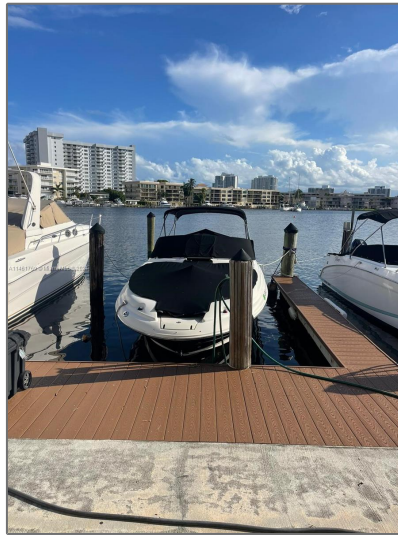

Commercial Sale For Sale

- 2380 Diana Dr, Hallandale Beach, Florida 33009

Basic [Details](#)

Property Type: **Commercial Sale**

Listing Type: **For Sale**

Listing ID: **A11461769**

Price: **\$1,500**

Year Built: **1960**

Lot Area: **18,700 Sqft**

On Market Date: **01/10/2023**

Address [Map](#)

Country: **US**

State: **FL**

County: **Broward County**

City: **Hallandale Beach**

Zipcode: **33009**