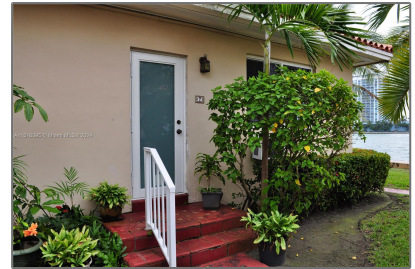

Residential Lease For Rent

550 Sqft - 2160 Bay Dr # 7, Miami Beach, Florida
33141

Basic [Details](#)

Property Type: **Residential Lease**

Listing Type: **For Rent**

Listing ID: **A11516395**

Price: **\$1,695**

County: **Miami-Dade County**

City: **Miami Beach**

Zipcode: **33141**

Street: **2160 Bay Dr # 7**

Building Name: **ENCLAVE
WATERSIDE
VILLAS**

Longitude: **W81° 51' 19.5"**

Features

View: **Bay, Ocean**