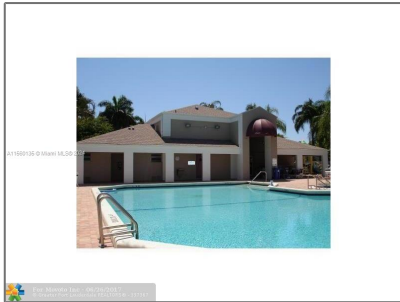

Residential Lease For Rent

1,429 Sqft - 2107 W Discovery Cir W # 2107,
Deerfield Beach, Florida 33442

Basic Details

Property Type: **Residential Lease**

Listing Type: **For Rent**

Listing ID: **A11560135**