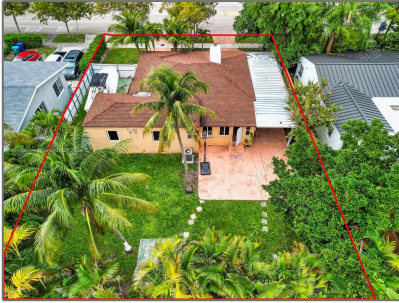

# Residential Lease For Rent

1,689 Sqft - 1575 SW 12th Ave, Miami, Florida  
33129

## Address [Map](#)

Country: **US**

State: **FL**

County: **Miami-Dade County**

City: **Miami**

Zipcode: **33129**

Street: **1575 SW 12th Ave**

Building Name: **BRICKELL  
ESTATES**