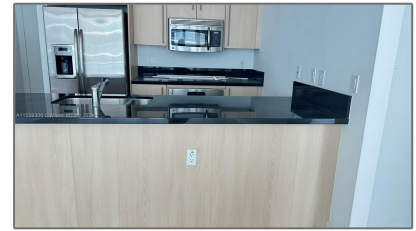

Residential Lease For Rent

707 Sqft - 1111 SW 1st Ave, Miami, Florida 33130

Basic Details

Property Type: **Residential Lease**

Listing Type: **For Rent**

Listing ID: **A11559306**

Price: **\$2,900**

Bedroom(s): **1**