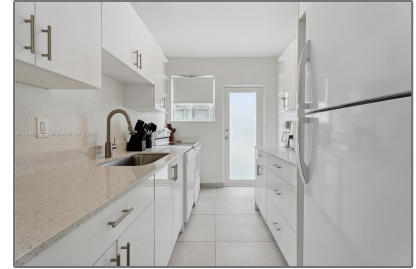

Residential Lease For Rent

1,100 Sqft - 835 80th St # 2, Miami Beach, Florida
33141

Basic [Details](#)

Property Type: **Residential Lease**

Listing Type: **For Rent**

Listing ID: **A11559570**

Price: **\$3,500**