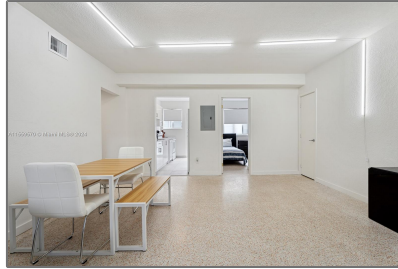

Residential Lease For Rent

1,100 Sqft - 835 80th St # 2, Miami Beach, Florida
33141

Basic [Details](#)

Property Type: **Residential Lease**

Listing Type: **For Rent**

Listing ID: **A11559570**

Price: **\$3,500**