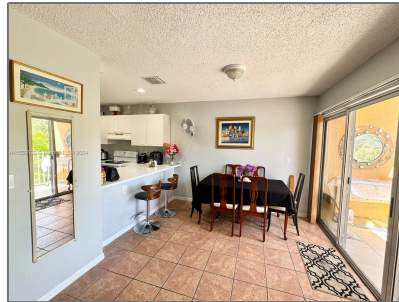

Residential Lease For Rent

1,220 Sqft - 6225 Kendale Lakes Cir # 252, Miami, Florida 33183

Basic Details

Property Type: **Residential Lease**

Listing Type: **For Rent**

Listing ID: **A11559533**

Price: **\$2,500**