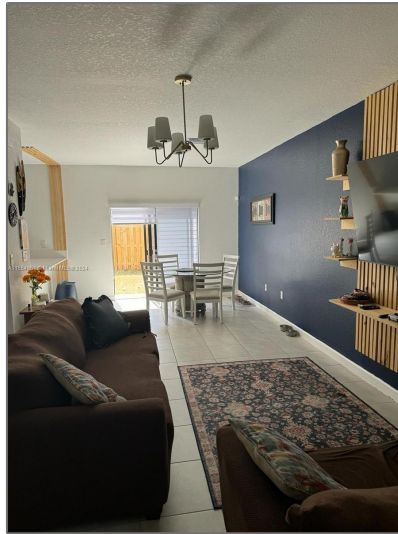

Residential Lease For Rent

1,331 Sqft - 23505 SW 129th Ave # 0, Homestead, Florida 33032

Basic Details

Property Type: **Residential Lease**

Listing Type: **For Rent**

Listing ID: **A11554861**

Price: **\$2,900**

Pet Allowed: **Restrictions Or Possible Restrictions**

Furnished: **Unfurnished**

Address Map

Country: **US**

State: **FL**

County: **Miami-Dade County**

City:	Homestead
Zipcode:	33032
Street:	23505 SW 129th Ave # 0
Building Name:	KENDALL ASSEMBLAGE SOUTH
Longitude:	W81° 35' 55.2"
Latitude:	N25° 32' 53.3"