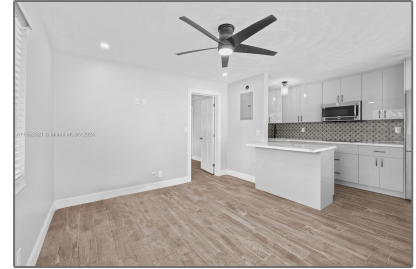

## Basic [Details](#)

Property Type: **Residential Lease**

Listing Type: **For Rent**

Listing ID: **A11552521**

Price: **\$2,200**

Bedroom(s): **1**

Bathroom(s): **1**

Square Footage: **500 Sqft**