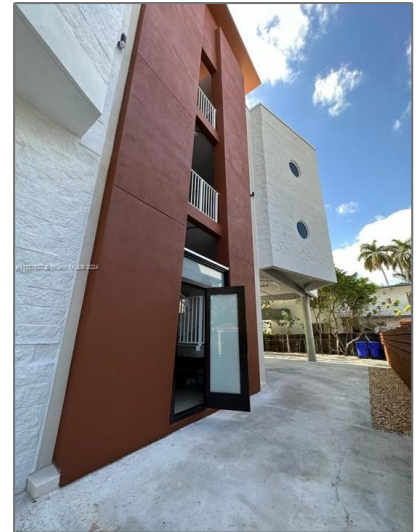

# Residential Lease For Rent

715 Sqft - 320 SW 13th Ave # 302, Miami, Florida 33135

## Basic [Details](#)

Property Type: **Residential Lease**

Listing Type: **For Rent**

Listing ID: **A11557527**

Price: **\$2,400**

Bedroom(s): **2**

Bathroom(s): **2**

Square Footage: **715 Sqft**