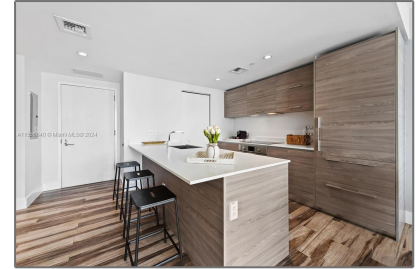

# Residential Lease For Rent

699 Sqft - 1300 S Miami Ave # 2404, Miami,  
Florida 33130