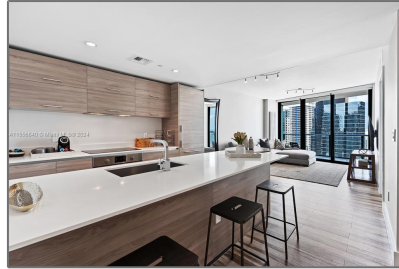

# Residential Lease For Rent

699 Sqft - 1300 S Miami Ave # 2404, Miami,  
Florida 33130