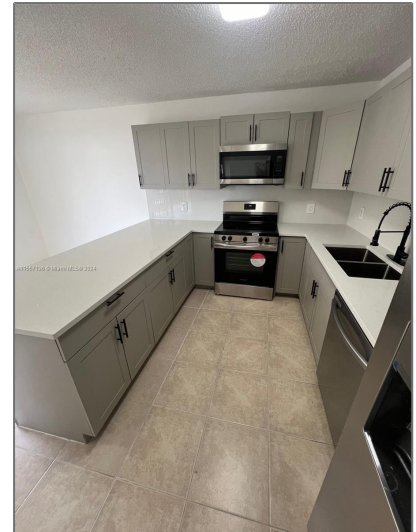

Residential Lease For Rent

1,403 Sqft - 110 San Remo Blvd, North
Lauderdale, Florida 33068

Basic [Details](#)

Property Type: **Residential Lease**

Listing Type: **For Rent**

Listing ID: **A11557136**

Price: **\$2,500**