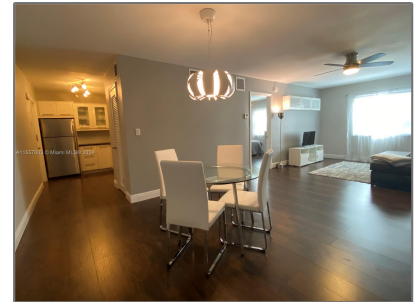

Residential Lease For Rent

750 Sqft - 1950 N Andrews Ave # 111D, Wilton Manors, Florida 33311

Basic [Details](#)

Property Type:	Residential Lease
Listing Type:	For Rent
Listing ID:	A11557003
Price:	\$1,950
Bedroom(s):	1
Bathroom(s):	1
Square Footage:	750 Sqft
Year Built:	1970
On Market Date:	26/03/2024