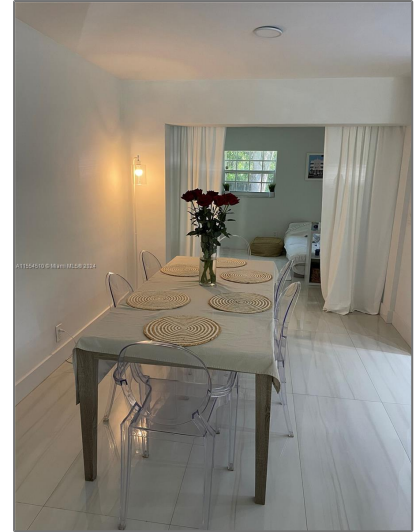

Residential Lease For Rent

1,472 Sqft - 705 SW 2nd Ct, Hallandale Beach,
Florida 33009

Basic [Details](#)

Property Type: **Residential Lease**

Listing Type: **For Rent**

Listing ID: **A11554510**

Price: **\$3,675**