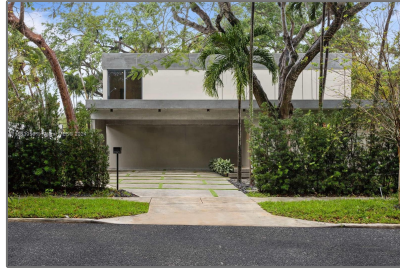

Residential Lease For Rent

3,802 Sqft - 2780 SW 22nd Ave, Miami, Florida
33133

Basic [Details](#)

Property Type: **Residential Lease**

Listing Type: **For Rent**

Listing ID: **A11553950**

Price: **\$24,000**

Bedroom(s): **5**

Bathroom(s): **5**

Square Footage: **3,802 Sqft**

Year Built: **2022**

Lot Area: **7,500 Sqft**

On Market Date: **26/03/2024**

Features

View: **Garden**