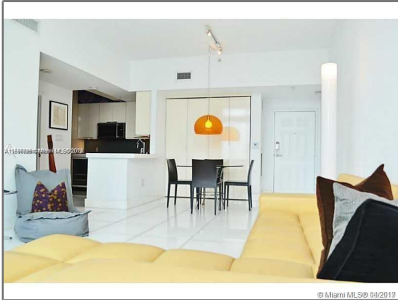

# Residential Lease For Rent

770 Sqft - 1155 BRICKELL BAY DR, Miami,  
Florida 33131