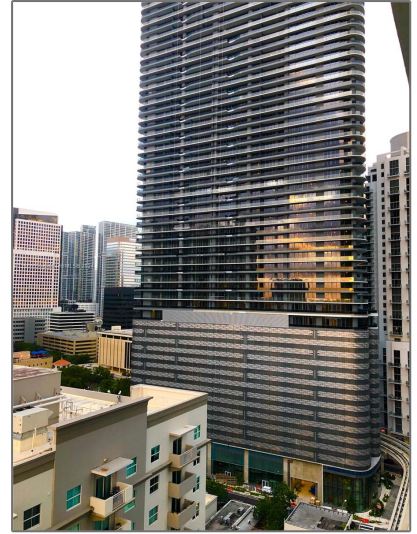

Residential Lease For Rent

1,012 Sqft - 1111 SW 1st Ave, Miami, Florida
33130

Basic [Details](#)

Property Type: **Residential Lease**

Listing Type: **For Rent**

Listing ID: **A11556550**

Price: **\$3,700**

Bedroom(s): **2**

Country: **US**

State: **FL**

County: **Miami-Dade County**

City: **Miami**

Zipcode: **33130**

Street: **1111 SW 1st Ave**

Building Name: **THE AXIS ON
BRICKELL II C**

Longitude: **W81° 48' 19.2"**