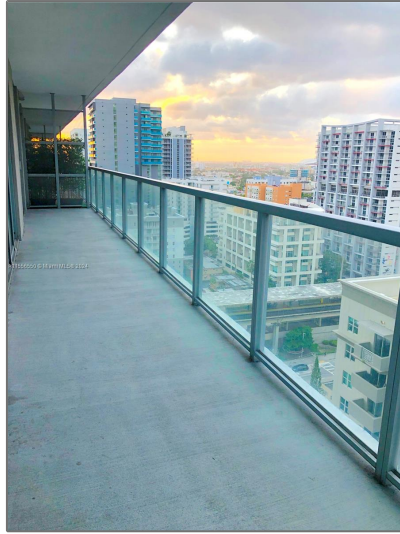

Residential Lease For Rent

1,012 Sqft - 1111 SW 1st Ave, Miami, Florida
33130

Basic [Details](#)

Property Type: **Residential Lease**

Listing Type: **For Rent**

Listing ID: **A11556550**

Price: **\$3,700**

Bedroom(s): **2**

Country: **US**

State: **FL**

County: **Miami-Dade County**

City: **Miami**

Zipcode: **33130**

Street: **1111 SW 1st Ave**

Building Name: **THE AXIS ON
BRICKELL II C**

Longitude: **W81° 48' 19.2"**