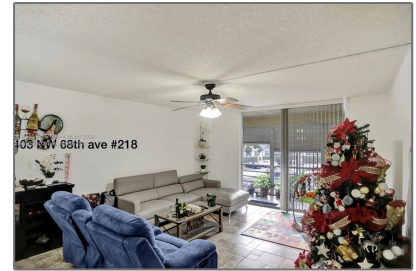

## Basic [Details](#)

Property Type: **Residential Lease**

Listing Type: **For Rent**

Listing ID: **A11556488**

Price: **\$2,350**

Bedroom(s): **2**

Bathroom(s): **2**

Square Footage: **1,260 Sqft**