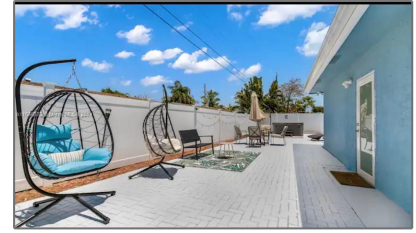

Residential Lease For Rent

1,013 Sqft - 1447 NE 28th Ct, Pompano Beach,
Florida 33064

Basic [Details](#)

Property Type: **Residential Lease**

Listing Type: **For Rent**

Listing ID: **A11556373**

Price: **\$3,800**