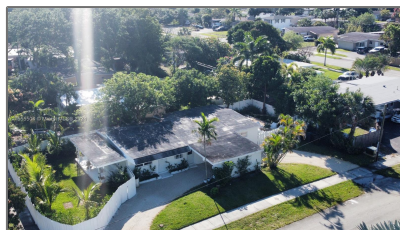

Residential Lease For Rent

1,456 Sqft - 3138 SW 15th St # 0, Fort
Lauderdale, Florida 33312

Basic [Details](#)

Property Type:	Residential Lease
Listing Type:	For Rent
Listing ID:	A11555504
Price:	\$6,500
Bedroom(s):	3
Bathroom(s):	2
Square Footage:	1,456 Sqft
Year Built:	1953
Lot Area:	7,527 Sqft
On Market Date:	23/03/2024

Address [Map](#)

Country:	US
State:	FL
County:	Broward County
City:	Fort Lauderdale

Features

<input checked="" type="checkbox"/>	Pet Allowed	
<input checked="" type="checkbox"/>	Patio:	Patio, Open Porch
<input checked="" type="checkbox"/>	Furnished:	Furnished