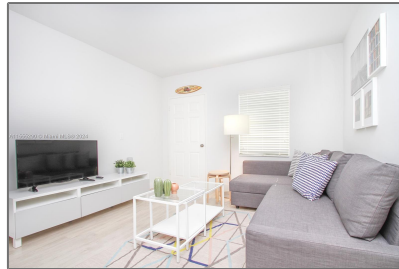

Residential Lease For Rent

525 Sqft - 6238 SW 59th Pl # 5, South Miami,
Florida 33143

Basic [Details](#)

Property Type: **Residential Lease**

Listing Type: **For Rent**

Listing ID: **A11555290**

Price: **\$2,150**