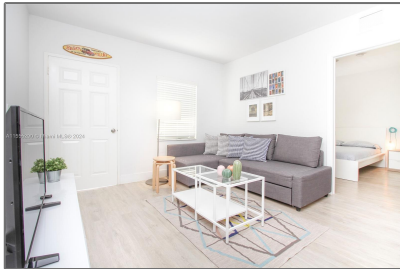

Residential Lease For Rent

525 Sqft - 6238 SW 59th Pl # 5, South Miami,
Florida 33143

Basic [Details](#)

Property Type: **Residential Lease**

Listing Type: **For Rent**

Listing ID: **A11555290**

Price: **\$2,150**