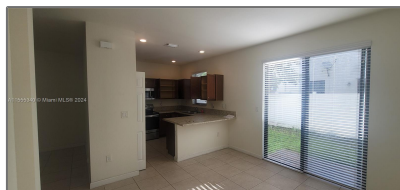

Residential Lease For Rent

1,707 Sqft - 9339 W 34th Ct # 9339, Hialeah,
Florida 33018

Basic [Details](#)

Property Type: **Residential Lease**

Listing Type: **For Rent**

Listing ID: **A11555340**

Price: **\$3,300**

Bedroom(s): **3**

Bathroom(s): **2**

Square Footage: **1,707 Sqft**

Year Built: **2016**

Half Bathrooms: **1**

Lot Area: **1,978 Sqft**

On Market Date: **22/03/2024**

Features

Patio: **Patio**

Furnished: **Unfurnished**

Address [Map](#)

Country:	US
State:	FL
County:	Miami-Dade County
City:	Hialeah
Zipcode:	33018
Street:	9339 W 34th Ct # 9339
Building Name:	BONTERRA
Longitude:	W81° 38' 48.9"
Latitude:	N25° 54' 27.7"