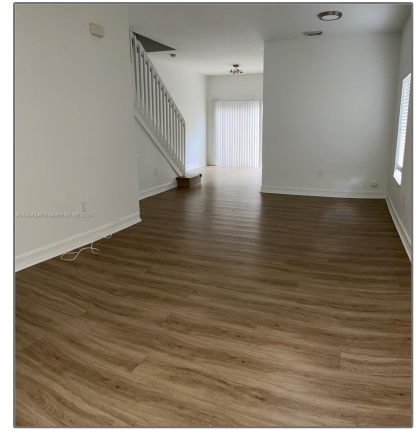

# Residential Lease For Rent

1,507 Sqft - 8432 NW 107th Ct # 35, Doral,  
Florida 33178

## Basic [Details](#)

Property Type: **Residential Lease**

Listing Type: **For Rent**

Listing ID: **A11554339**

Price: **\$3,600**

Bedroom(s): **4**

Bathroom(s): **3**

Square Footage: **1,507 Sqft**