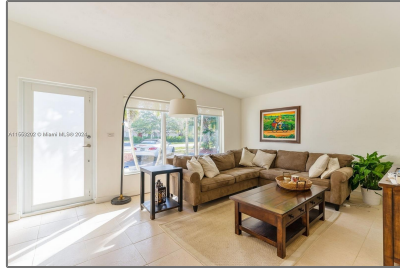

Residential Lease For Rent

1,379 Sqft - 8125 SW 136th St, Pinecrest, Florida 33156

Basic [Details](#)

Property Type: **Residential Lease**

Listing Type: **For Rent**

Listing ID: **A11553202**

Price: **\$4,800**