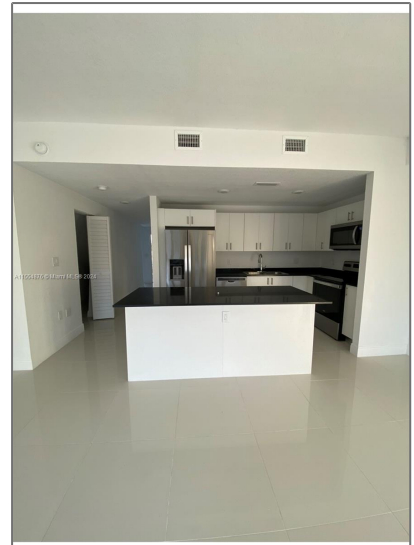

# Residential Lease For Rent

1,434 Sqft - 14358 SW 258 Lane, Homestead,  
Florida 33032

## Basic [Details](#)

Property Type: **Residential Lease**

Listing Type: **For Rent**

Listing ID: **A11554876**

Price: **\$2,650**

Bedroom(s): **4**

Bathroom(s): **3**

Square Footage: **1,434 Sqft**