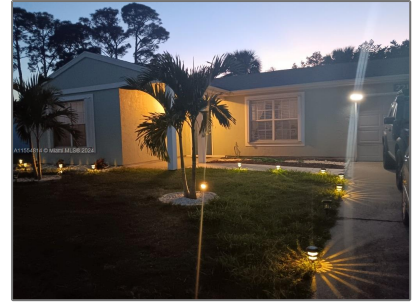

Residential Lease For Rent

1,510 Sqft - 2212 SE Wald St # 0, Port St. Lucie,
Florida 34984

Basic [Details](#)

Property Type: **Residential Lease**

Listing Type: **For Rent**

Listing ID: **A11554814**

Price: **\$2,600**