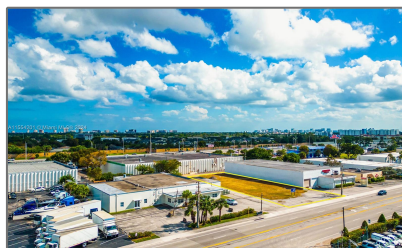

# Commercial Sale For Sale

- 980 SW 12th Ave, Pompano Beach, Florida 33069

## Address Map

Country: **US**

State: **FL**

County: **Broward County**

City: **Pompano Beach**

Zipcode: **33069**

Street: **980 SW 12th Ave**

Longitude: **W81° 51' 43.2"**