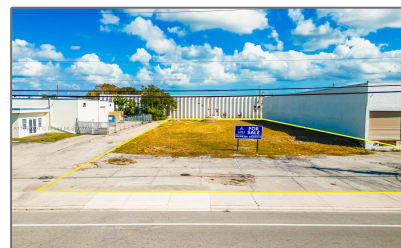

# Commercial Sale For Sale

- 980 SW 12th Ave, Pompano Beach, Florida 33069

## Address Map

Country: **US**

State: **FL**

County: **Broward County**

City: **Pompano Beach**

Zipcode: **33069**

Street: **980 SW 12th Ave**

Longitude: **W81° 51' 43.2"**