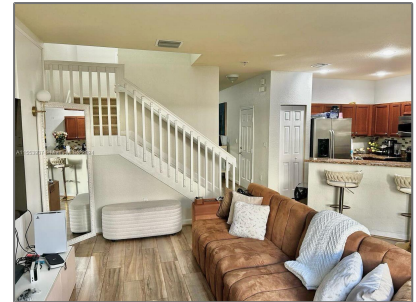

Residential Lease For Rent

1,656 Sqft - 23539 SW 113th Pl # 23539,
Homestead, Florida 33032

Basic [Details](#)

Property Type: **Residential Lease**

Listing Type: **For Rent**

Listing ID: **A11553937**

Price: **\$2,800**