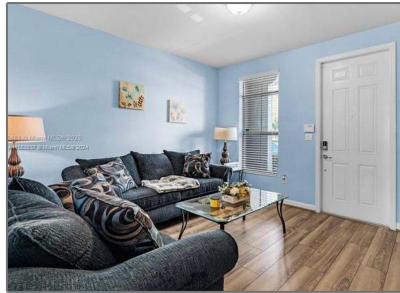

Residential Lease For Rent

1,656 Sqft - 23539 SW 113th Pl # 23539,
Homestead, Florida 33032

Basic [Details](#)

Property Type: **Residential Lease**

Listing Type: **For Rent**

Listing ID: **A11553937**

Price: **\$2,800**