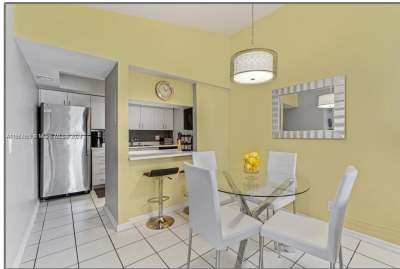

Residential Lease For Rent

850 Sqft - 707 Waterside Dr # 707, Hypoluxo,
Florida 33462

Basic [Details](#)

Property Type: **Residential Lease**

Listing Type: **For Rent**

Listing ID: **A11553759**

Price: **\$2,000**