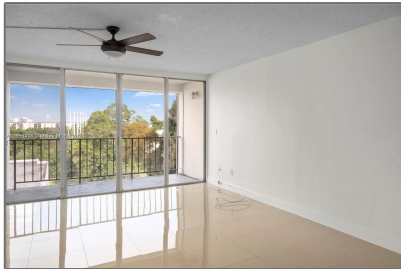

Residential Lease For Rent

1,113 Sqft - 9210 Fontainebleau Blvd # 511,
Miami, Florida 33172

Basic [Details](#)

Property Type: **Residential Lease**

Listing Type: **For Rent**

Listing ID: **A11553418**

Price: **\$2,550**