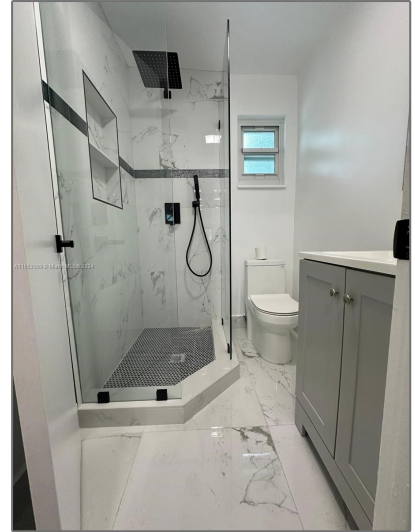

Residential Lease For Rent

1,927 Sqft - 2320 SW 44th St # C, Fort
Lauderdale, Florida 33312

Basic [Details](#)

Property Type: **Residential Lease**

Listing Type: **For Rent**

Listing ID: **A11553389**

Price: **\$1,700**

Bathroom(s): **1**

Square Footage: **1,927 Sqft**

Year Built: **1957**

Lot Area: **11,250 Sqft**

On Market Date: **19/03/2024**

Features

Pet Allowed: **Dogs Ok**

Patio: **Open Porch**