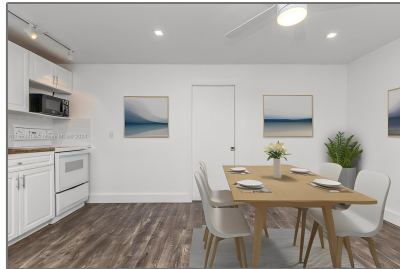

Residential Lease For Rent

420 Sqft - 345 Michigan Ave # 39, Miami Beach,
Florida 33139

Basic [Details](#)

Property Type: **Residential Lease**

Listing Type: **For Rent**

Listing ID: **A11553314**

Price: **\$2,150**