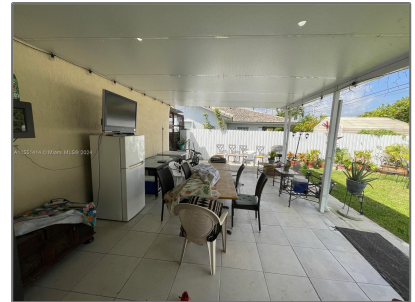

Residential Lease For Rent

2,397 Sqft - 10225 SW 37th St, Miami, Florida
33165

Basic [Details](#)

Property Type: **Residential Lease**

Listing Type: **For Rent**

Listing ID: **A11551414**

Price: **\$4,350**