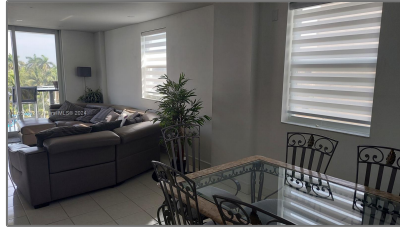

Residential Lease For Rent

814 Sqft - 1731 SE 15th St # 515, Fort
Lauderdale, Florida 33316

Basic [Details](#)

Property Type: **Residential Lease**

Listing Type: **For Rent**

Listing ID: **A11552862**

Price: **\$2,700**