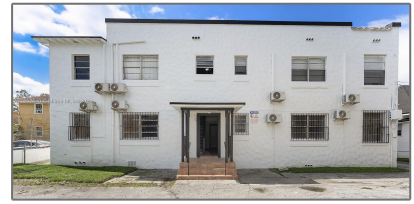

Residential Lease For Rent

- 850 NW 2nd St # 6, Miami, Florida 33128

Basic Details

Property Type:	Residential Lease
Listing Type:	For Rent
Listing ID:	A11552840
Price:	\$1,800
Bedroom(s):	1
Bathroom(s):	1
Year Built:	1918
Lot Area:	7,500 Sqft
On Market Date:	18/03/2024

Features

<input checked="" type="checkbox"/>	Pet Allowed:	Restrictions Or Possible Restrictions
<input checked="" type="checkbox"/>	Furnished:	Unfurnished

Address Map

Country:	US
State:	FL
County:	Miami-Dade County
City:	Miami
Zipcode:	33128
Street:	850 NW 2nd St # 6
Building Name:	BRICKELL RIVERVIEW
Longitude:	W81° 47' 28.2"
Latitude:	N25° 46' 30.9"