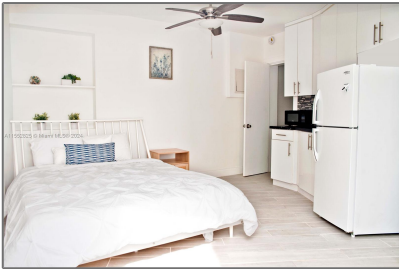

Residential Lease For Rent

400 Sqft - 4105 N Ocean Dr # 1A, Lauderdale By The Sea, Florida 33308

Basic [Details](#)

Property Type: **Residential Lease**

Listing Type: **For Rent**

Listing ID: **A11552825**

Price: **\$1,750**

Bathroom(s): **1**

Square Footage: **400 Sqft**

Year Built: **1969**

Lot Area: **400 Sqft**

On Market Date: **18/03/2024**

Address [Map](#)

Country: **US**