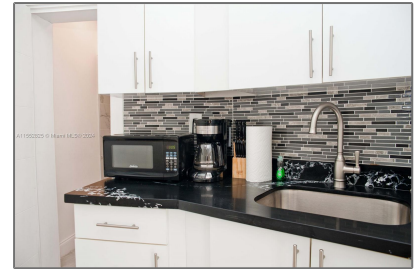

Residential Lease For Rent

400 Sqft - 4105 N Ocean Dr # 1A, Lauderdale By The Sea, Florida 33308

Basic [Details](#)

Property Type: **Residential Lease**

Listing Type: **For Rent**

Listing ID: **A11552825**

Price: **$1,750**

Bathroom(s): **1**

Square Footage: **400 Sqft**

Year Built: **1969**

Lot Area: **400 Sqft**

On Market Date: **18/03/2024**

Address [Map](#)

Country: **US**

State: **FL**

County: **Broward County**

City: **Lauderdale By The Sea**

Zipcode: **33308**

Street: **4105 N Ocean Dr # 1A**

Building Name: **LAUDERDALE BY THE SEA**

Longitude: **W81° 54' 8.6"**

Features

☒ Swimming Pool: **In Ground**

☒ Pet Allowed

☒ Furnished: **Furnished**