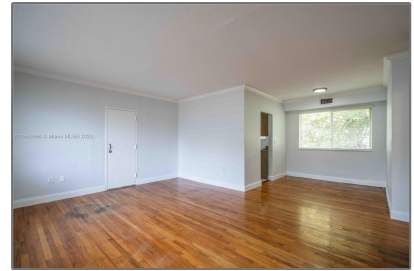

# Residential Lease For Rent

762 Sqft - 75 S Shore Dr # 4B, Miami Beach,  
Florida 33141

## Basic [Details](#)

Property Type: **Residential Lease**

Listing Type: **For Rent**

Listing ID: **A11552686**

Price: **\$1,900**

Bedroom(s): **1**

Bathroom(s): **1**

Square Footage: **762 Sqft**