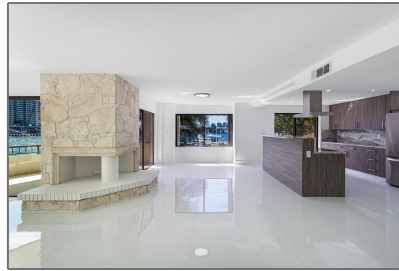

Residential Lease For Rent

1,538 Sqft - 1632 S Bayshore Ct, Miami, Florida
33133

Basic [Details](#)

Property Type: **Residential Lease**

Listing Type: **For Rent**

Listing ID: **A11533224**

Price: **\$9,000**