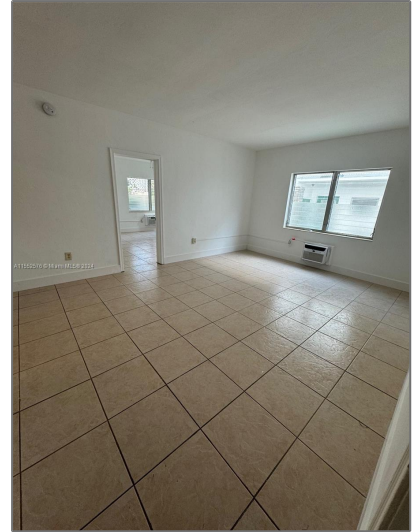

Residential Lease For Rent

1,100 Sqft - 945 Bay Dr # 8, Miami Beach, Florida 33141

Basic [Details](#)

Property Type: **Residential Lease**

Listing Type: **For Rent**

Listing ID: **A11552576**

Price: **\$2,300**